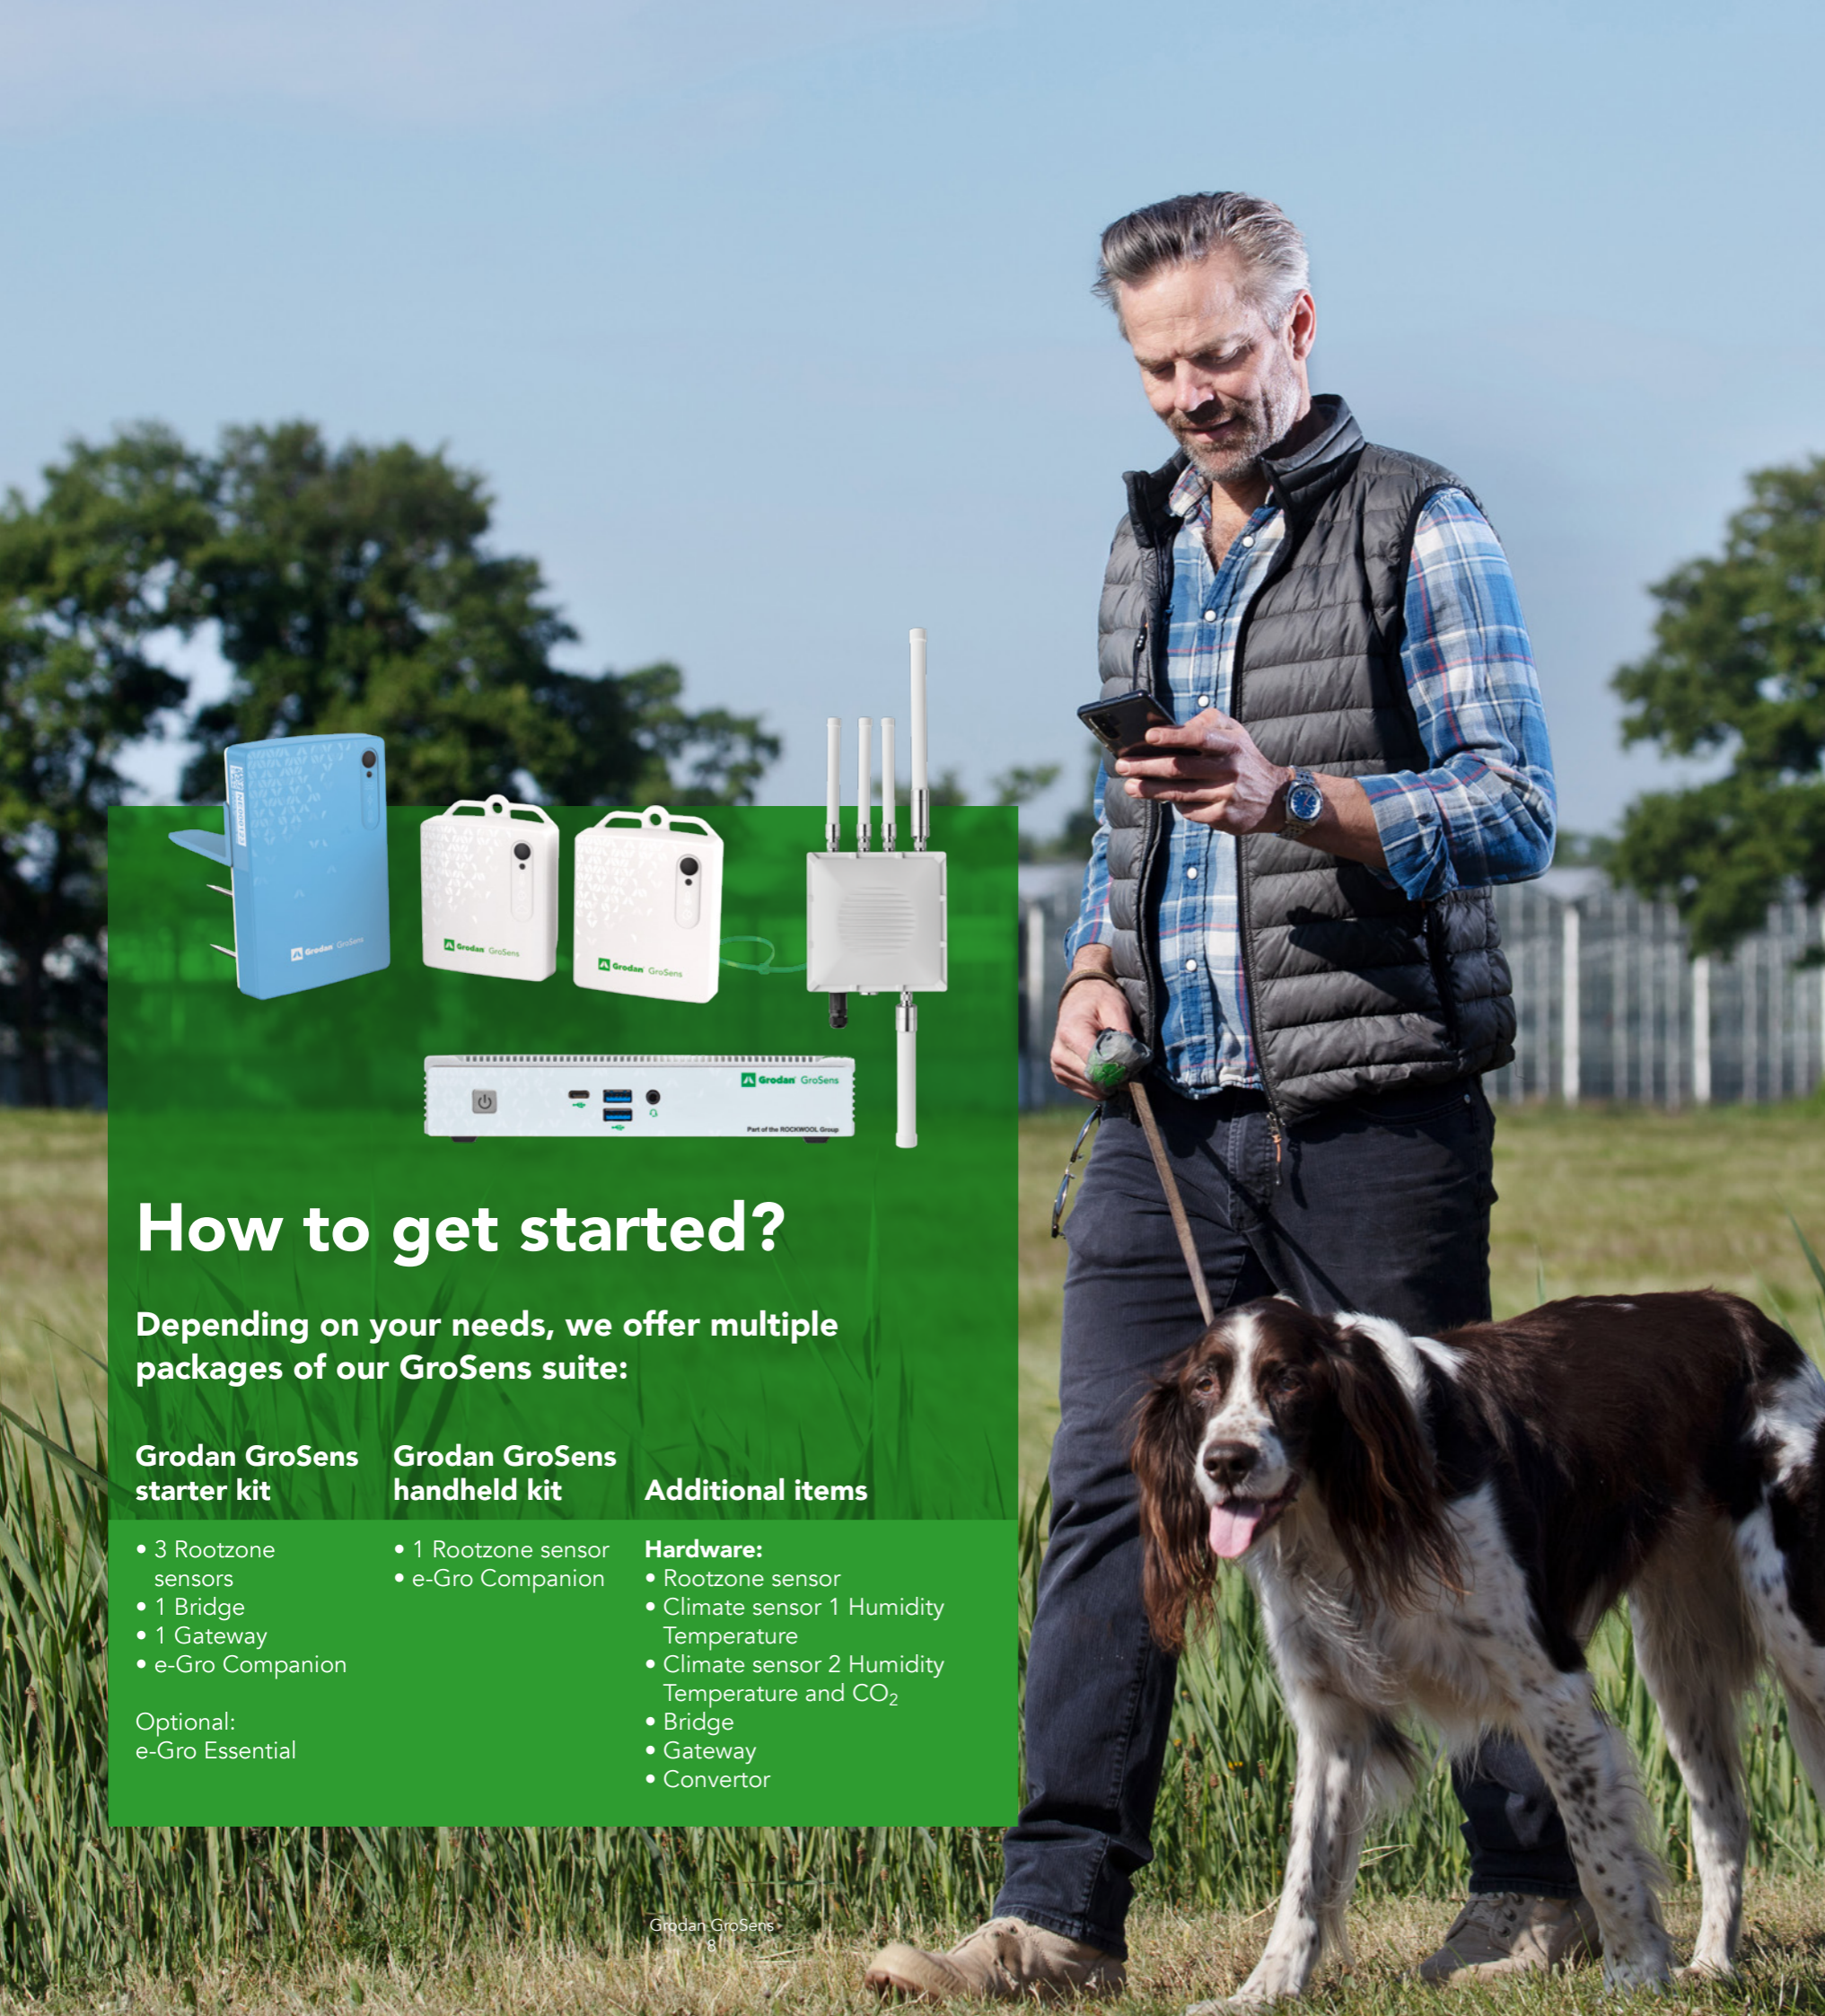

How to get started?

Depending on your needs, we offer multiple packages of our GroSens suite:

Grodan GroSens starter kit

- 3 Rootzone sensors
- 1 Bridge
- 1 Gateway
- e-Gro Companion

Optional:
e-Gro Essential

Grodan GroSens handheld kit

- 1 Rootzone sensor
- e-Gro Companion

Additional items

Hardware:

- Rootzone sensor
- Climate sensor 1 Humidity Temperature
- Climate sensor 2 Humidity Temperature and CO₂
- Bridge
- Gateway
- Convertor

What else does Grodan offer you?

In addition to the product benefits, we offer you extensive support and service.

Optimal Support

For total peace of mind, our advisors are ready to answer your questions and solve technical issues by email and telephone.

Remote personal growing advice

Our advisors help you to get the maximum benefit from your hardware and software. How? Through personal advice based on our knowledge and expertise in substrate cultivation. As your partner, we combine our knowledge and experience with yours to drive superior results.

Continuous product improvements

Based on your feedback, a dedicated software and hardware product team works on continuous development and improvements of our products to take advantage of the latest technologies and opportunities, and provide greater insights.

Your data is safe

All data in the software is extremely secure and is stored and processed in accordance with all North American, European, and local laws and regulations.