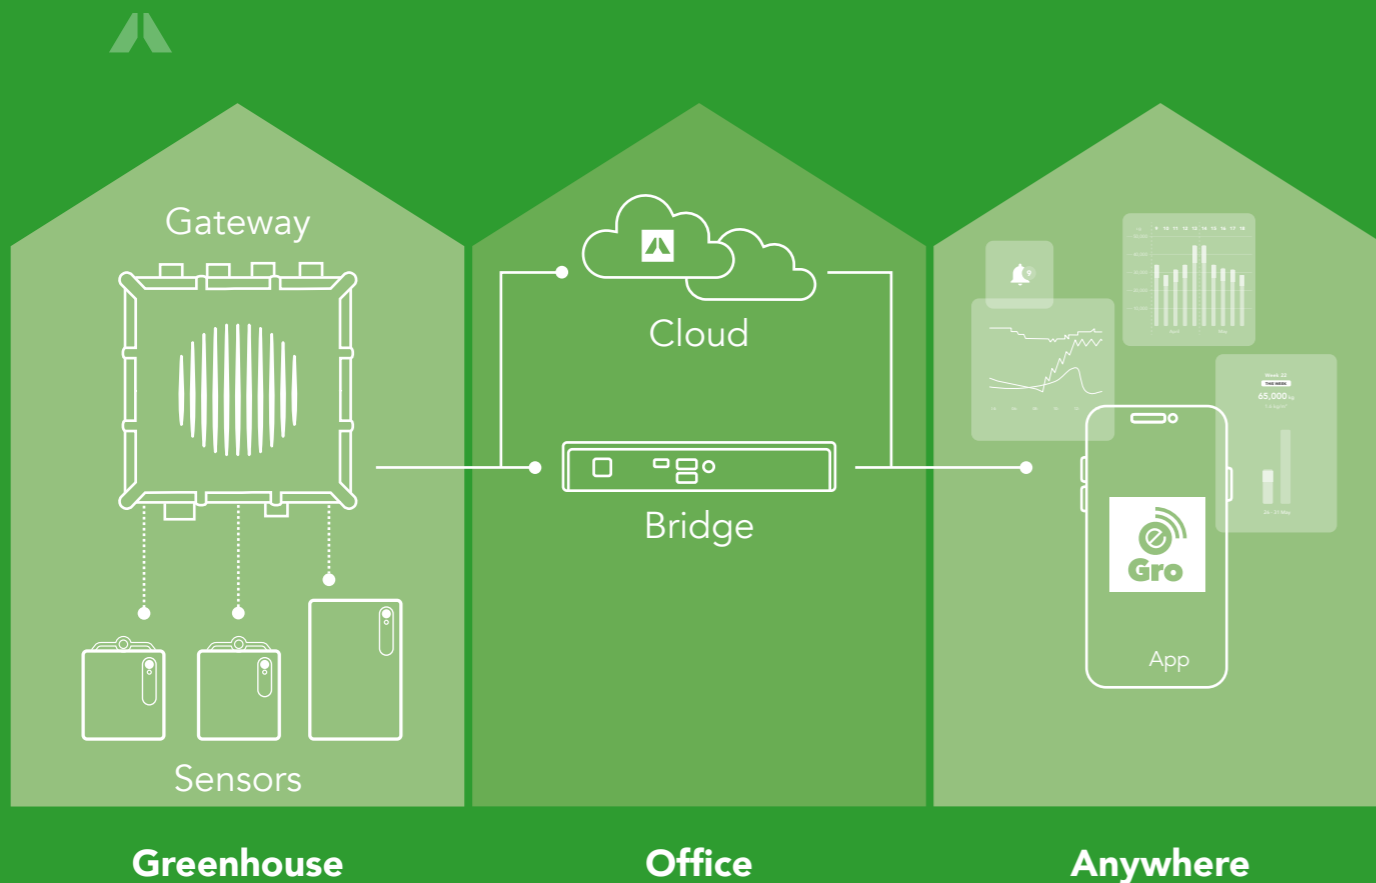

GroSens system overview

Product specifications rootzone sensor

- Most reliable, representative WC, EC and rootzone temperature measurements due to measuring at 2 heights
- Slab-optimised data models
- WC measurements in the range between 0-100%
- EC measurements in the range between 0-10 mS/cm
- Temperature measurements in the range between 0 and 50 degrees Celsius

System requirements

- Available Internet
- Sensors must be placed within a 150-metre radius of the gateway.